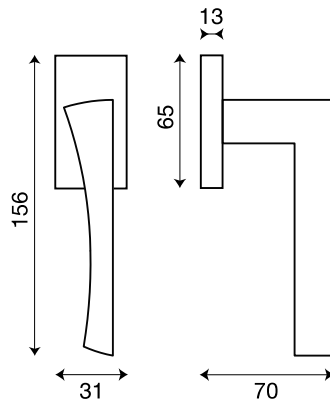

Bronzo graffiato opaco - Satin mat bronze
Bronze sat. matt - Bronze satiné opaque

Articolo / Product Model / Article	R00G	Catalogo / Catalogue Katalog / Catalogue	ARCO	Materiale / Material Material / Matériel	Ottone Brass
Set A	Set B	Set C	Set D	Set E	Set F