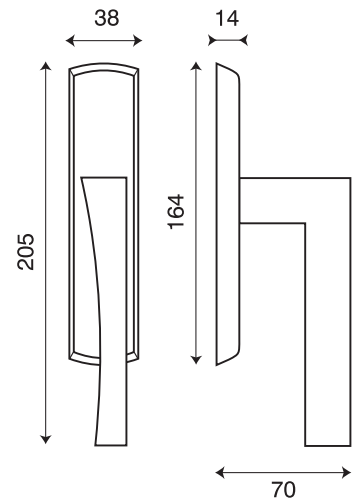

Bronzo graffiato opaco - Satin mat bronze
Bronze sat. matt - Bronze satiné opaque

Articolo / Product Model / Article	R00G	Catalogo / Catalogue Katalog / Catalogue	ARCO	Materiale / Material Material / Matériel	Ottone Brass
Set A	Set B	Set C	Set D	Set E	Set F