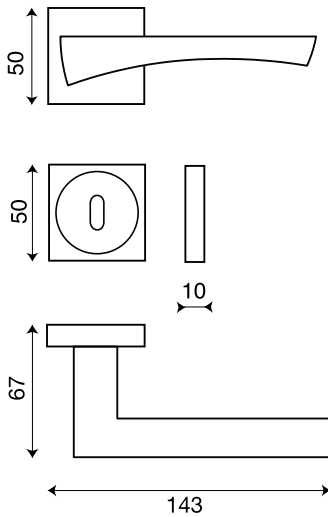

Bronzo graffiato opaco - Satin mat bronze
Bronze sat. matt - Bronze satiné opaque

Articolo / Product Model / Article	R00G	Catalogo / Catalogue Katalog / Catalogue	ARCO	Materiale / Material Material / Matériel	Ottone Brass
Set A	Set B	Set C	Set D	Set E	Set F