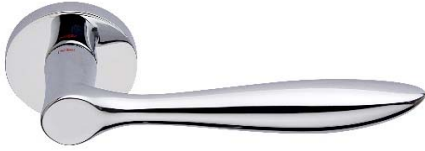

OLA

Marcello Cutino

Cromo lucido - Polished chrome

Cromo satinato - Satin chrome

Bronzo satinato opaco - Satin mat bronze

Articolo / Product Model / Article	ROLA	Catalogo / Catalogue Katalog / Catalogue	Ola	Materiale / Material Material / Matériel	Ottone - Brass Messing - Laiton
Set A	Set B	Set C	Set D	Set E	Set F